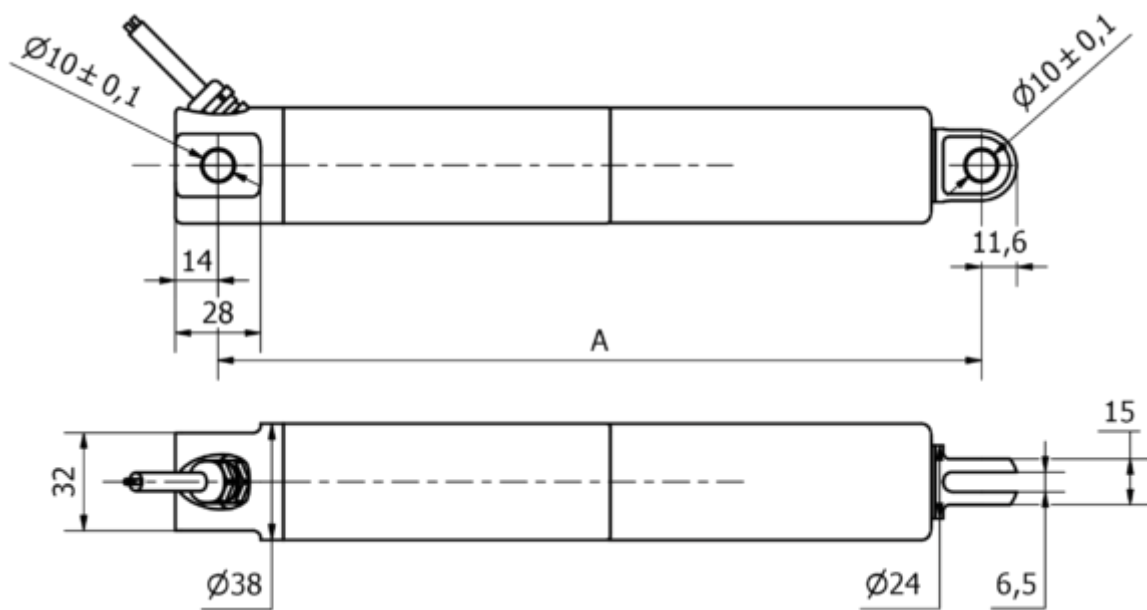

Data Sheet

Article number: 8S38205008003KCNLSN0

Description: KLEEl ine38, 50mm, 800N, 8 mm/s, Stainless steel, IP69K
24 VDC, 3 m. Cable, Limit Switch, Clevis

Measures

A	= 200 + slaglængde/stroke
Cable length	= 3 m
Load speed mm/s	= 8 mm/s
Option	= Limit switch
Stroke (mm)	= 50
Voltage	= 24 V